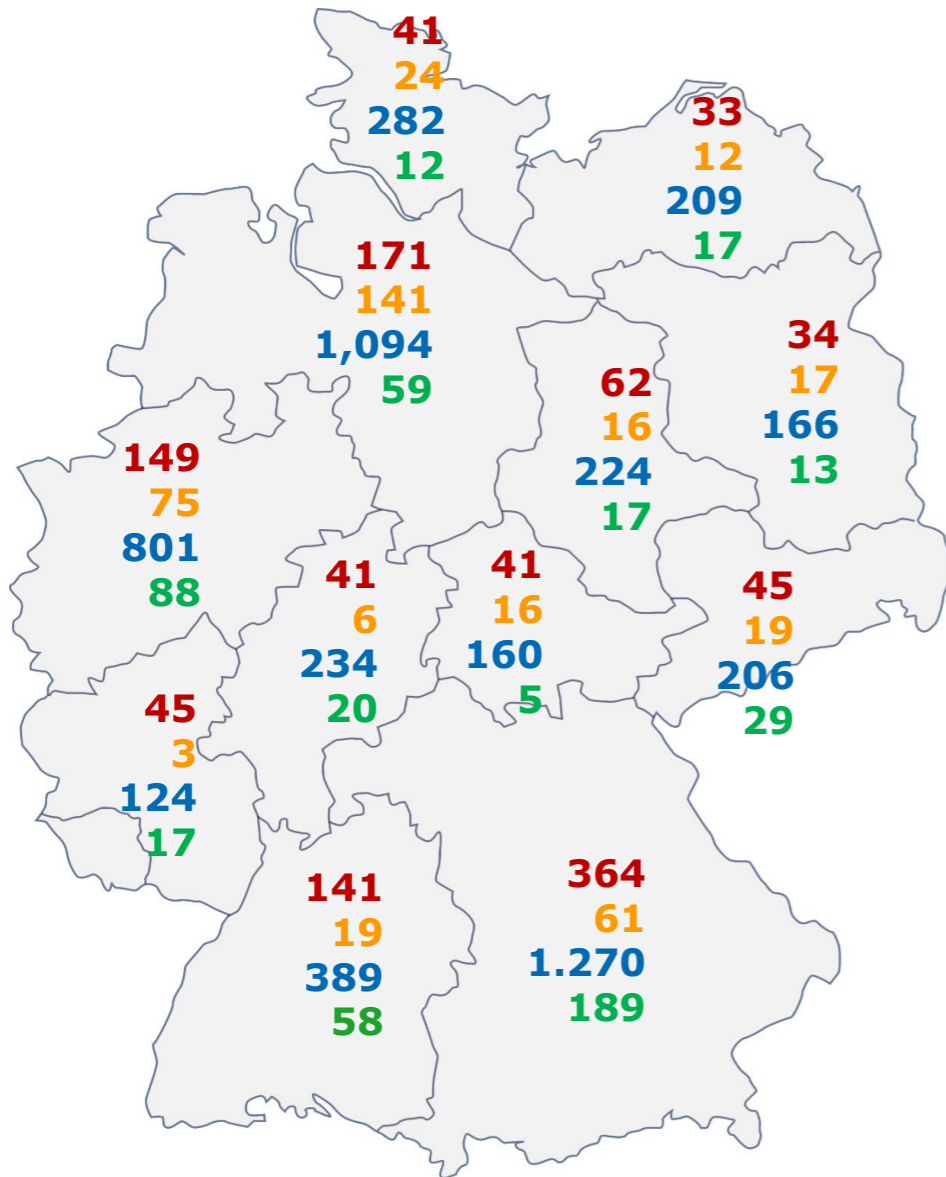

Businesses with eligibility of delivery

Feed material production
Compound feed production
Trade, transport, storage
Mobile feed milling and mixing plants

Status April 2019

| Total | 11,345 | | | |
|------------------------|---------------------------------------|--------------------------|---------------------------------------|---------------------------|
| | Feed material production ¹ | Compound feed production | Mobile feed milling and mixing plants | Trade, transport, storage |
| Germany | 1,167 | 409 | 524 | 5,159 |
| Other countries | 816 | 424 | 9 | 2,837 |
| a.o. Poland | 138 | 54 | | 855 |
| Netherlands | 85 | 126 | | 333 |
| Austria | 69 | 33 | | 612 |
| France | 84 | 47 | | 86 |
| Italy | 79 | 14 | | 292 |
| Belgium | 66 | 53 | | 69 |
| Czech Republic | 39 | 9 | | 157 |
| Denmark | 17 | 20 | | 102 |
| Hungary | 18 | 13 | | 99 |
| Spain | 36 | 5 | | 28 |
| Great Britain | 21 | 28 | | 25 |
| Luxembourg | 3 | 3 | 9 | 18 |

¹ Including 337 additive and premix production

Remark: Additionally, 49 Oqualim-certified locations are eligible to deliver in France and Belgium according to the recognized scopes